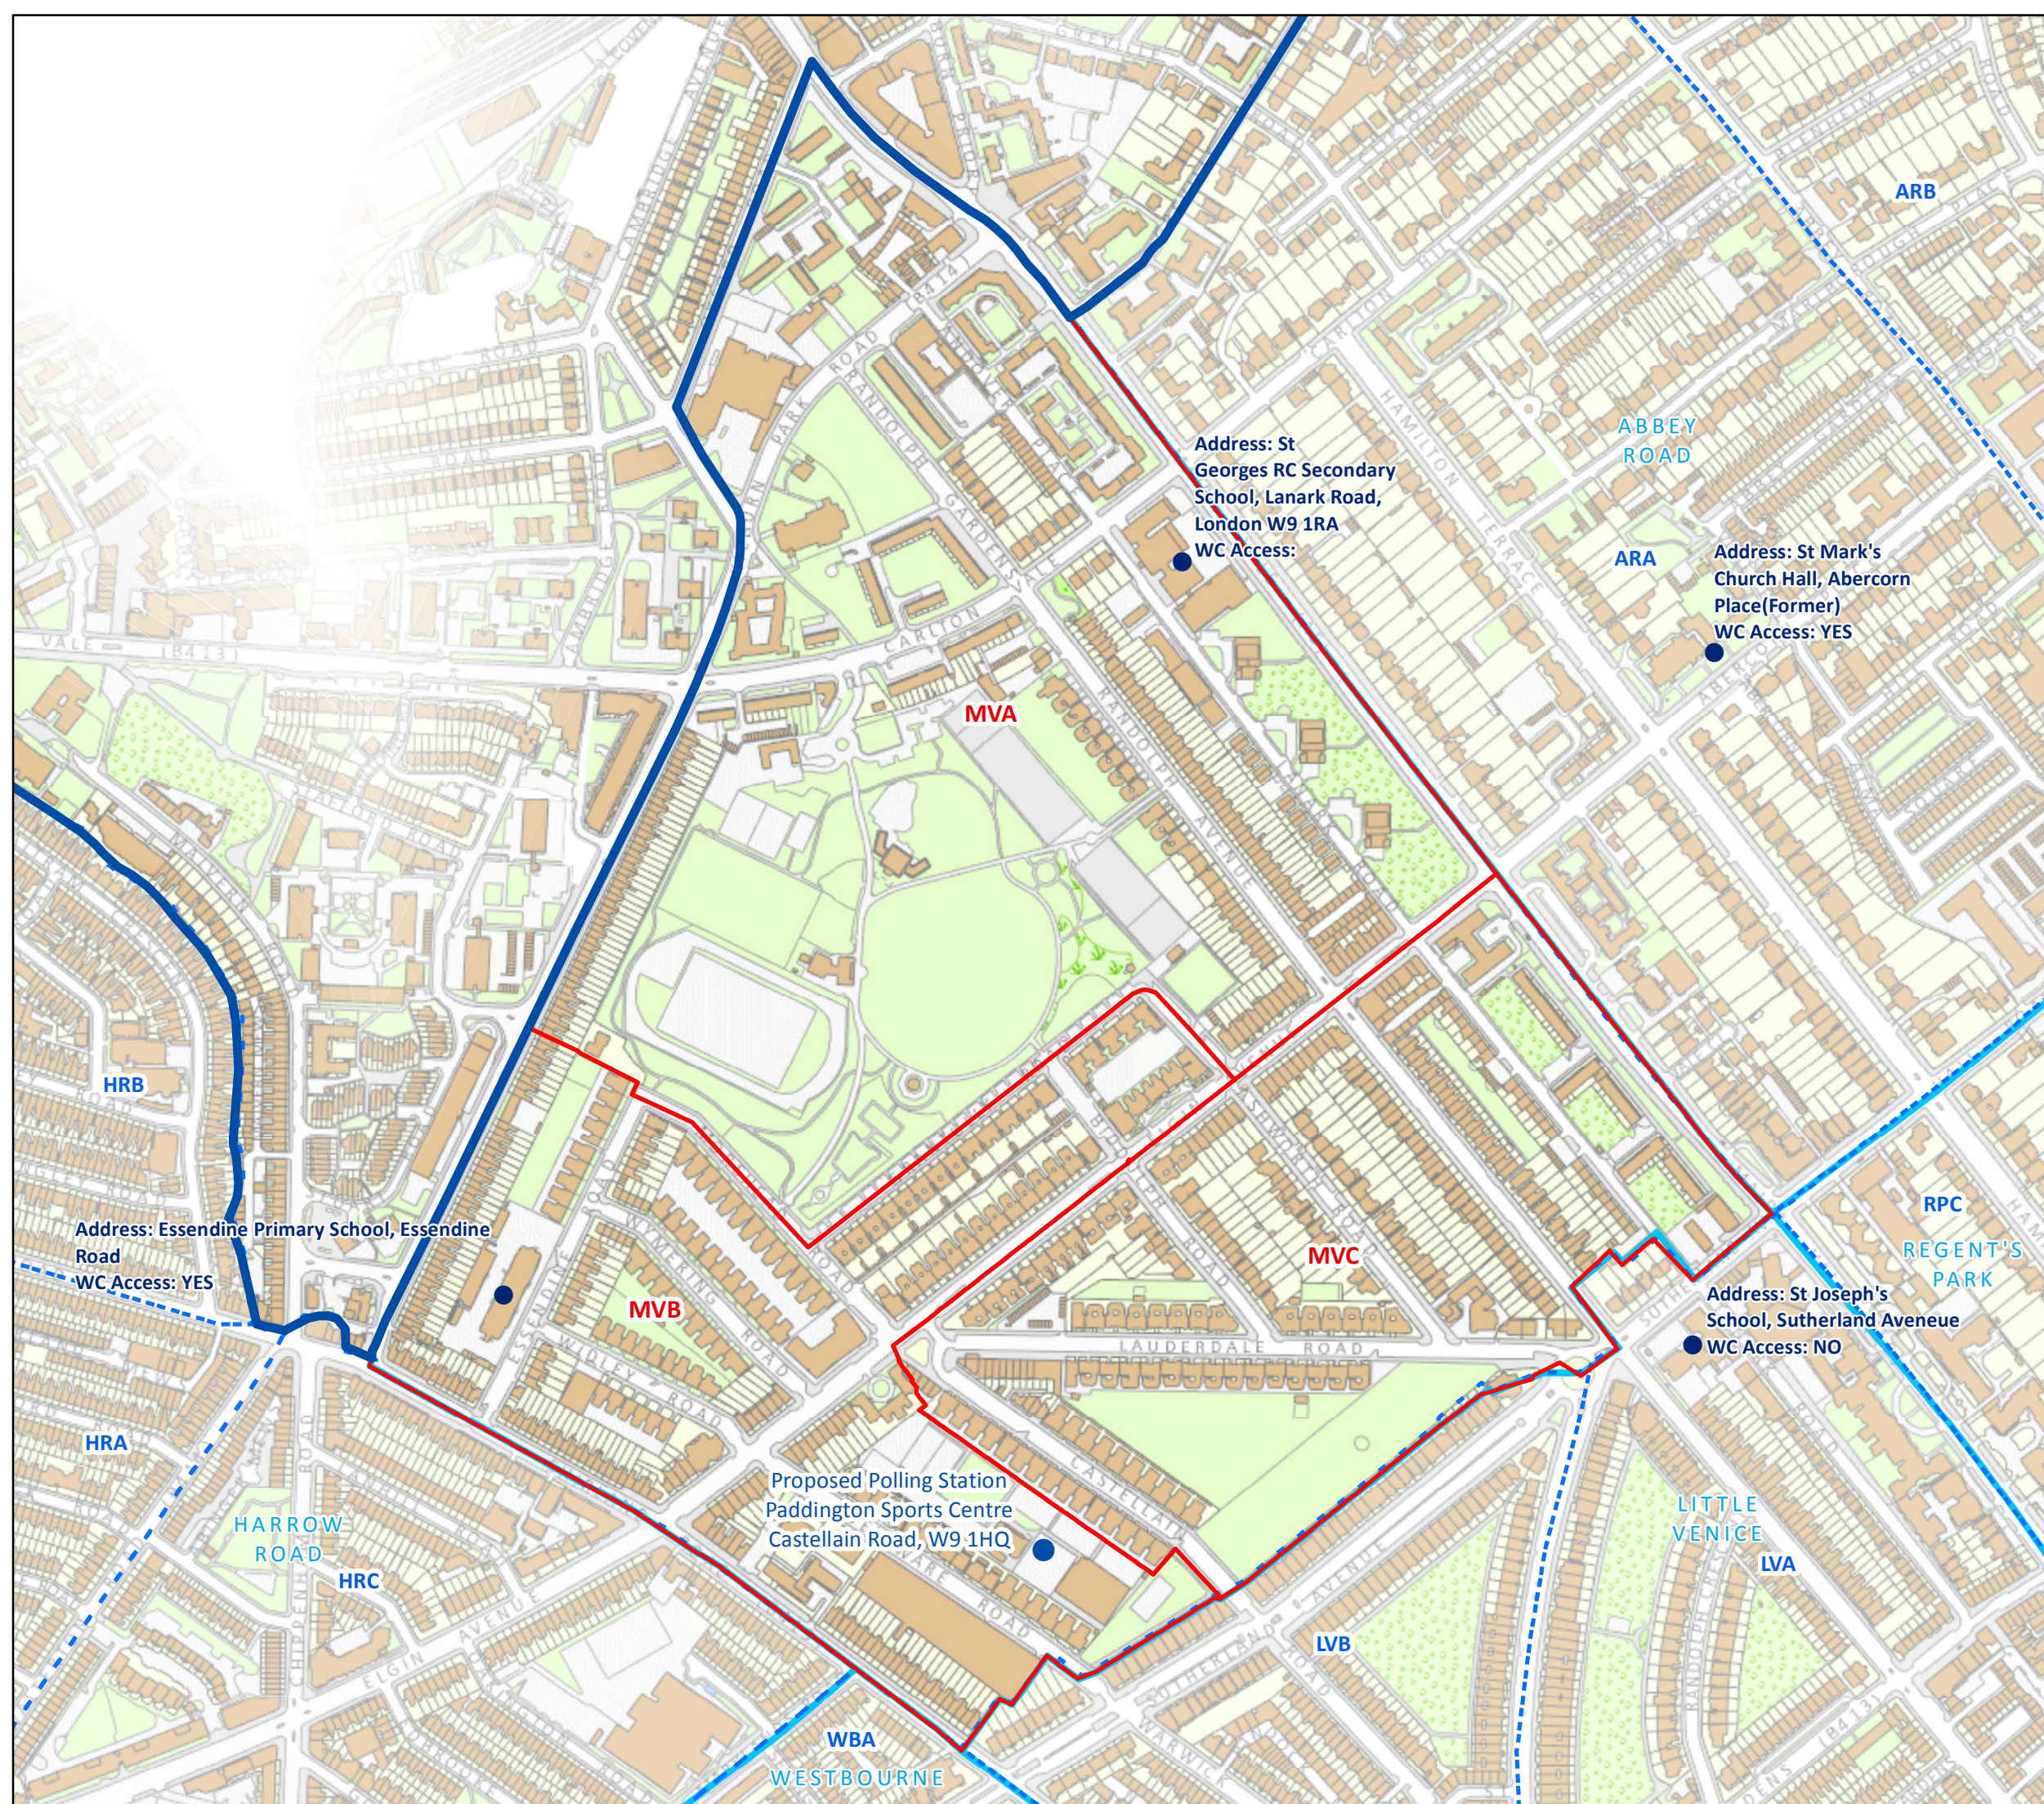

City of Westminster

Corporate GIS Team

Proposed Polling Districts

MAIDA VALE

Legend

● Polling Stations

▭ Westminster Boundary

▭ Proposed Polling Districts

▭ Other Polling Districts

▭ Westminster Wards

Address: Essendine Primary School, Essendine Road
WC Access: YES

Address: St Georges RC Secondary School, Lanark Road, London W9 1RA
WC Access:

Address: St Mark's Church Hall, Abercorn Place(Former)
WC Access: YES

Address: St Joseph's School, Sutherland Avenue
WC Access: NO

Proposed Polling Station
Paddington Sports Centre
Castellain Road, W9 1HQ

Map produced by:
Westminster Corporate GIS Team

Date: **November 2014** | Ref: **877**

This product includes mapping data licensed from Ordnance Survey with the permission of the Controller of Her Majesty's Stationery Office. © Crown copyright and/or database right 2014. All rights reserved. Licence number LA 100019597